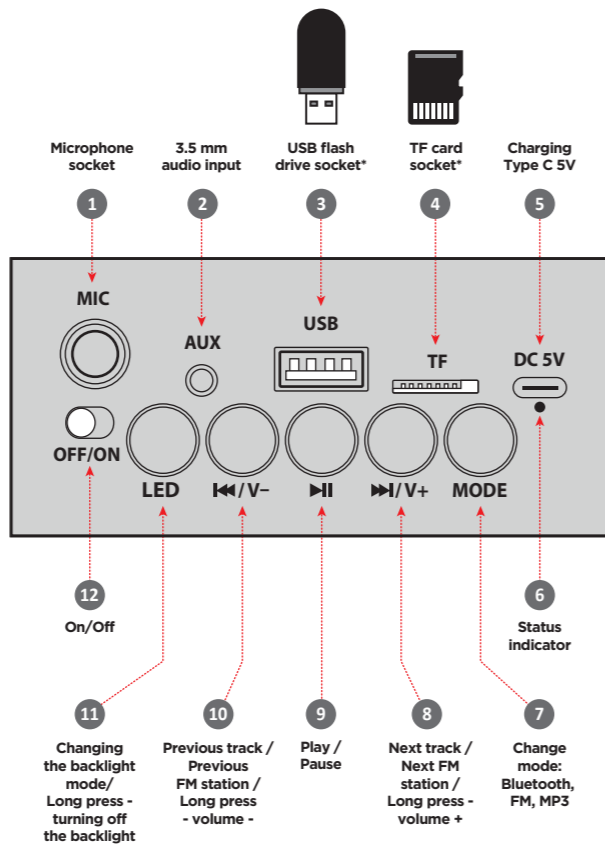

Boomer 20

Portable speaker Operation manual

1. Functions

*USB flash drive and TF drive must be up to 32GB in size and formatted in FAT32 system

2. Charging

3. Bluetooth connection

4. Stereo system of two Boomer 20 (TWS mode)

5. FM radio

6. AUX playback