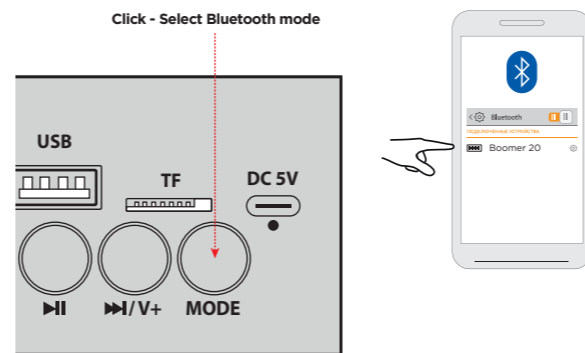

Boomer 20

Portable speaker Operation manual

1. Functions

*USB flash drive and TF drive must be up to 32GB in size and formatted in FAT32 system

2. Charging

3. Bluetooth connection

4. Stereo system of two Boomer 20 (TWS mode)

5. FM radio

6. AUX playback