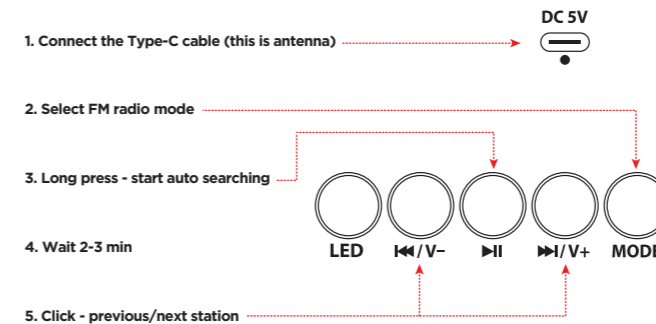

Boomer 20

Portable speaker Operation manual

1. Functions

*USB flash drive and TF drive must be up to 32GB in size and formatted in FAT32 system

2. Charging

3. Bluetooth connection

4. Stereo system of two Boomer 20 (TWS mode)

5. FM radio

6. AUX playback