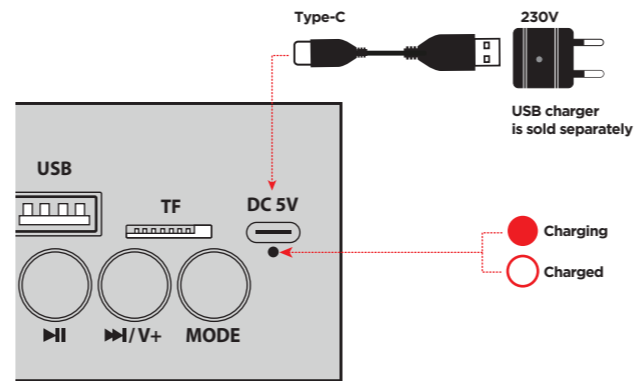

Boomer 20

Portable speaker Operation manual

1. Functions

*USB flash drive and TF drive must be up to 32GB in size and formatted in FAT32 system

2. Charging

3. Bluetooth connection

4. Stereo system of two Boomer 20 (TWS mode)

5. FM radio

6. AUX playback