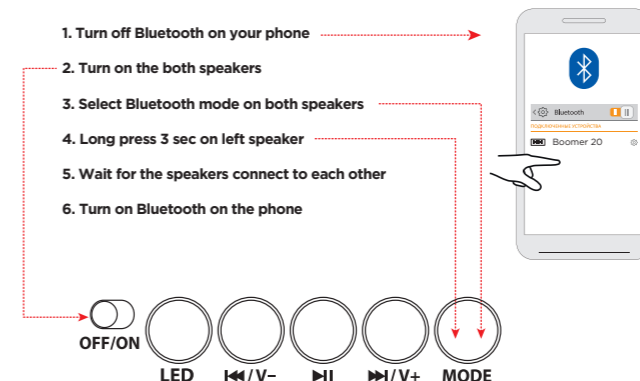

Boomer 20

Portable speaker Operation manual

1. Functions

*USB flash drive and TF drive must be up to 32GB in size and formatted in FAT32 system

2. Charging

3. Bluetooth connection

4. Stereo system of two Boomer 20 (TWS mode)

5. FM radio

6. AUX playback